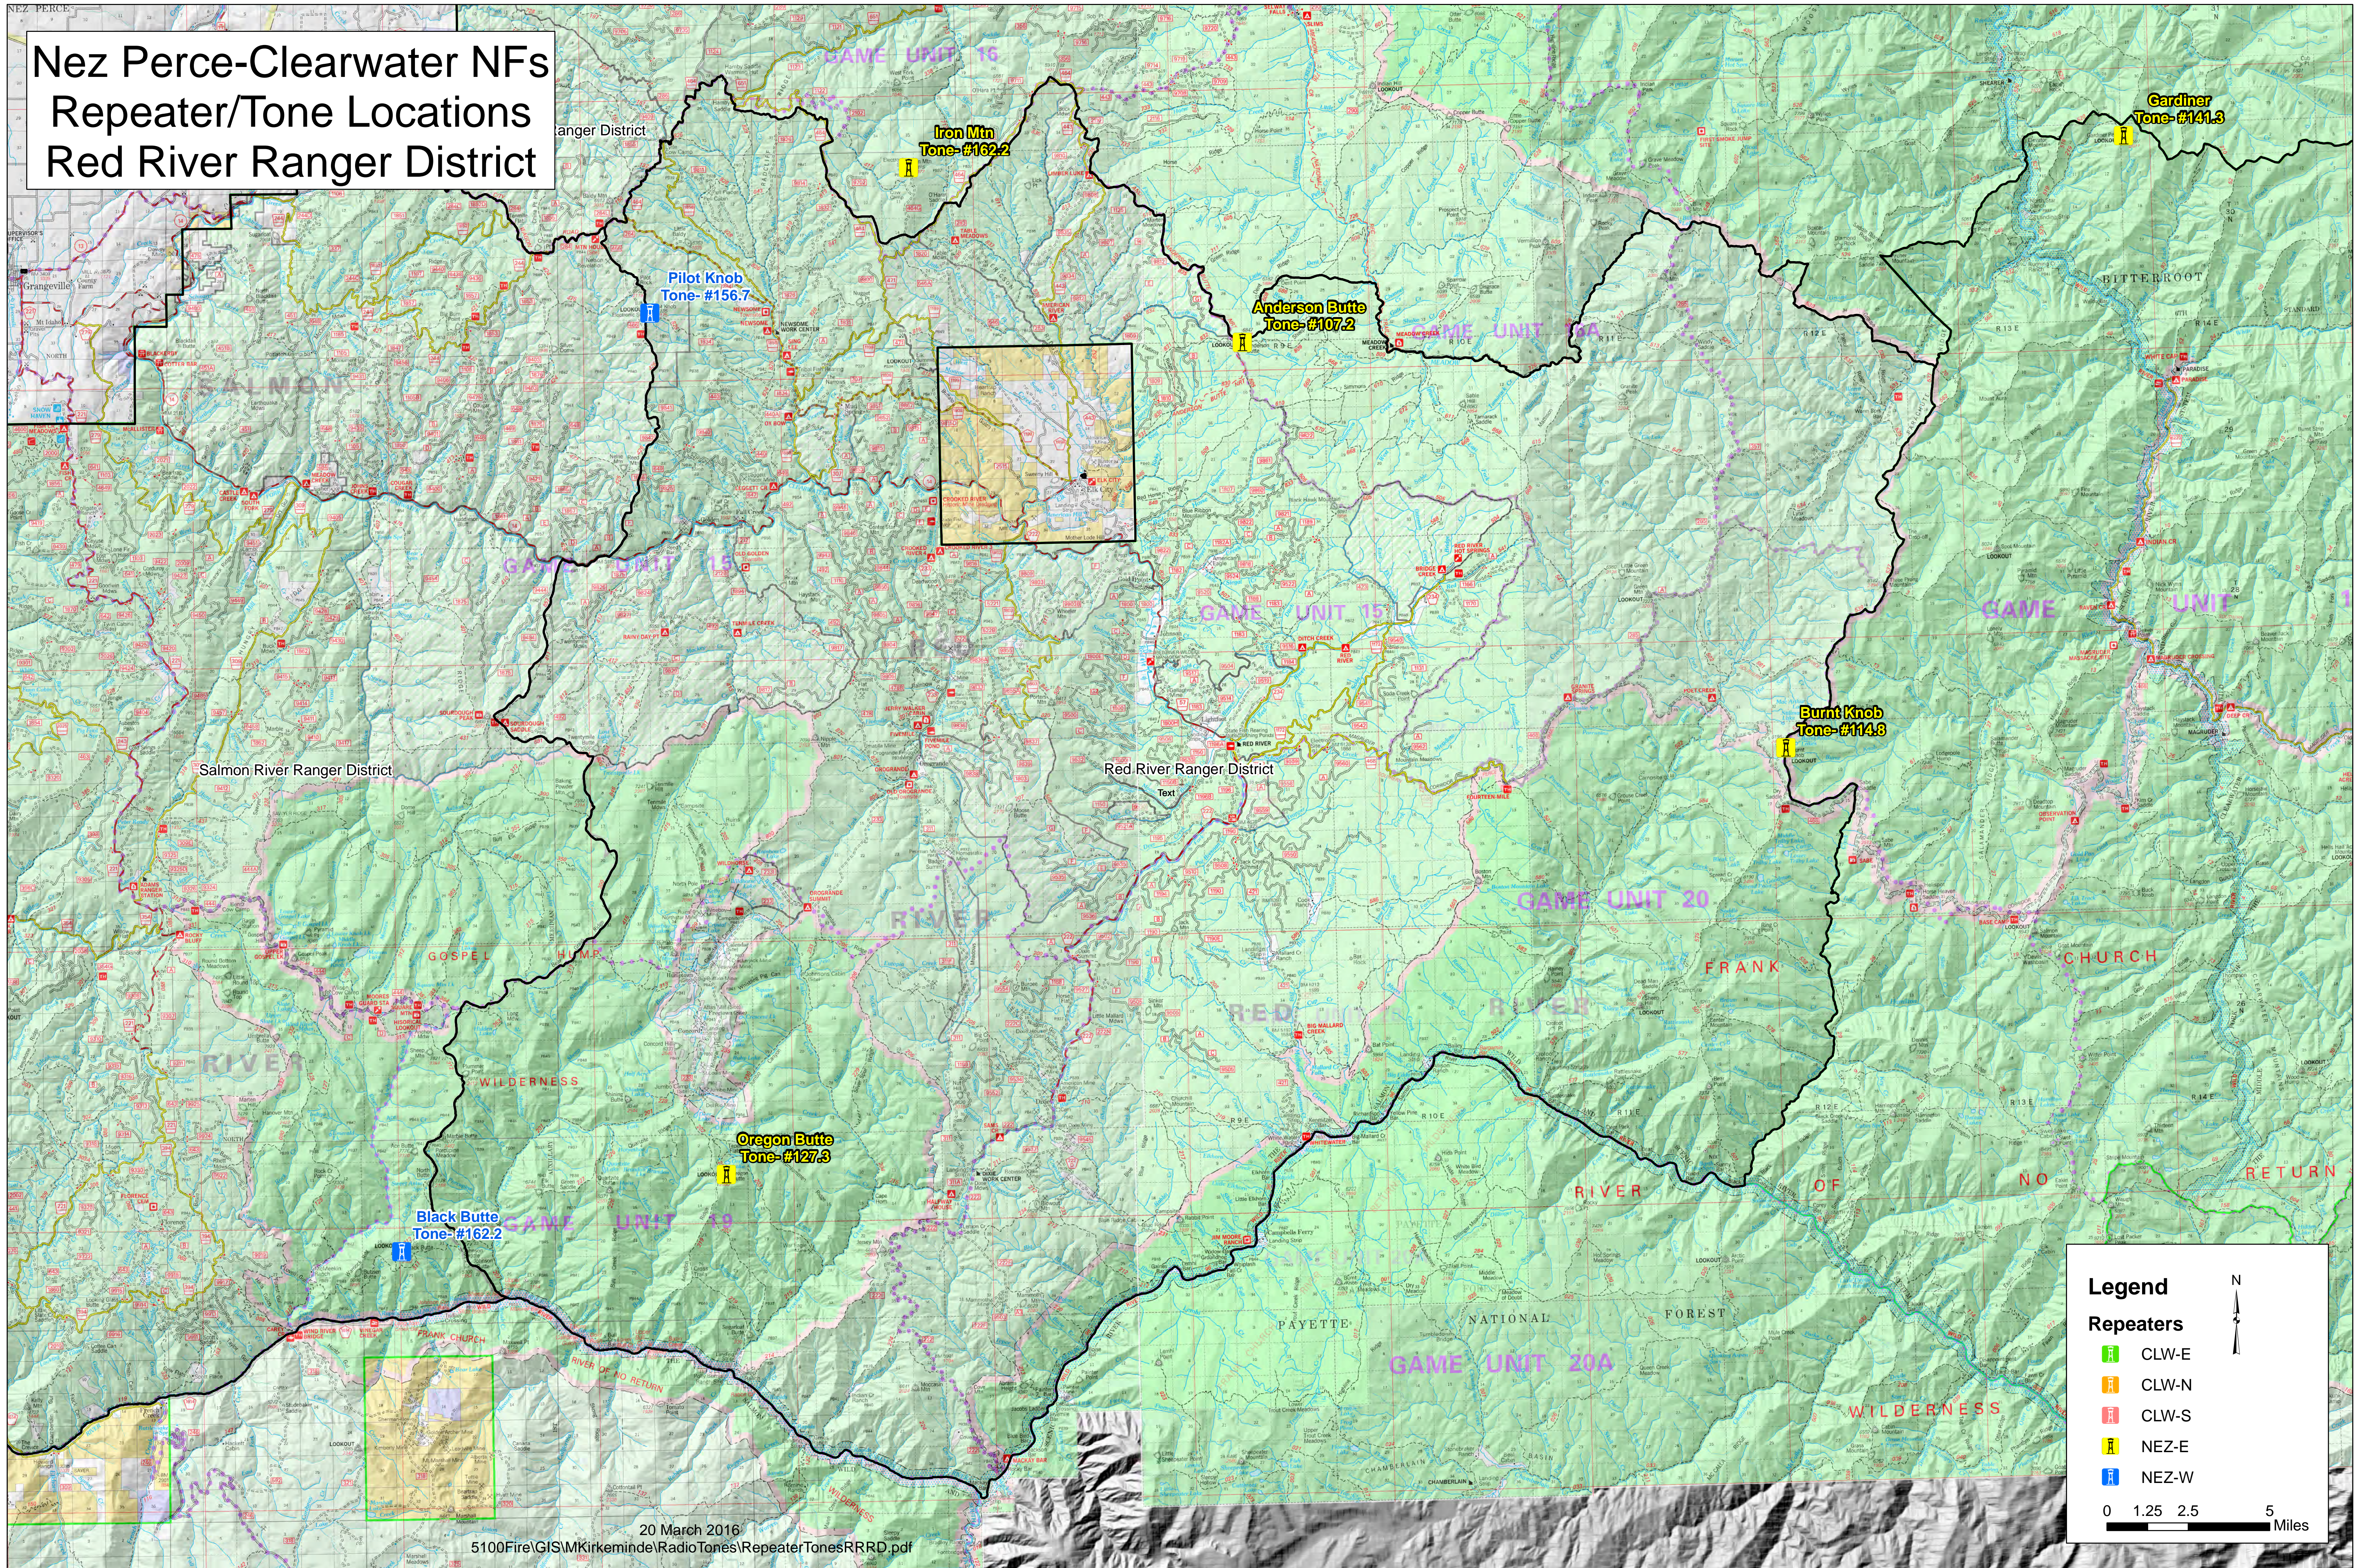

Nez Perce-Clearwater NFs Repeater/Tone Locations Red River Ranger District

Legend

Repeaters

- CLW-E
- CLW-N
- CLW-S
- NEZ-E
- NEZ-W

0 1.25 2.5 5 Miles